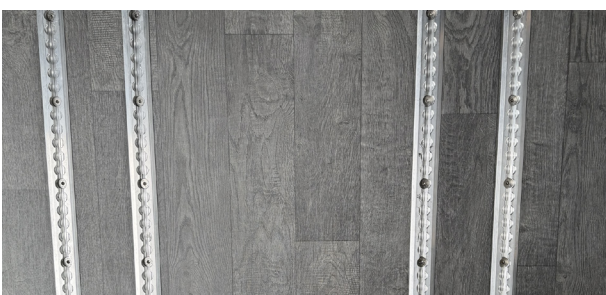

Designer flooring made of PVC

Tough, stylish and easy to clean.

Our self-adhesive PVC flooring combines elegant design with excellent slip resistance (R10). With a thickness of just 1.7 mm to 2.2 mm, it is exceptionally easy to install and can be customized to suit your preferences.

You can choose from five stunning designs:

Standard PVC

TFM Black - Art.-Nr. 10024404

TFM Storm - Art.-Nr. 10024297

Wooden PVC

TFWSA Jacobean Oak - Art.-Nr. 10024953

TFWSA Spiced Bamboo - Art.-Nr. 10025200

Marina PVC