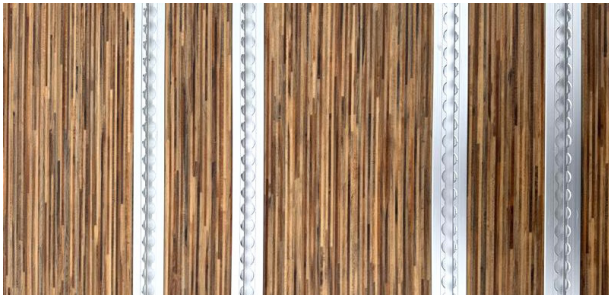

Designer flooring made of PVC

Tough, stylish and easy to clean.

Our self-adhesive PVC flooring combines elegant design with excellent slip resistance (R10). With a thickness of just 1.7 mm to 2.2 mm, it is exceptionally easy to install and can be customized to suit your preferences.

You can choose from five stunning designs:

Standard PVC

TFM Black - Art.-Nr. 10024404

TFM Storm - Art.-Nr. 10024297

Wooden PVC

TFWSA Jacobean Oak - Art.-Nr. 10024953

TFWSA Spiced Bamboo - Art.-Nr. 10025200

Marina PVC

FWA Marina Oak - Art.-Nr. 10026179